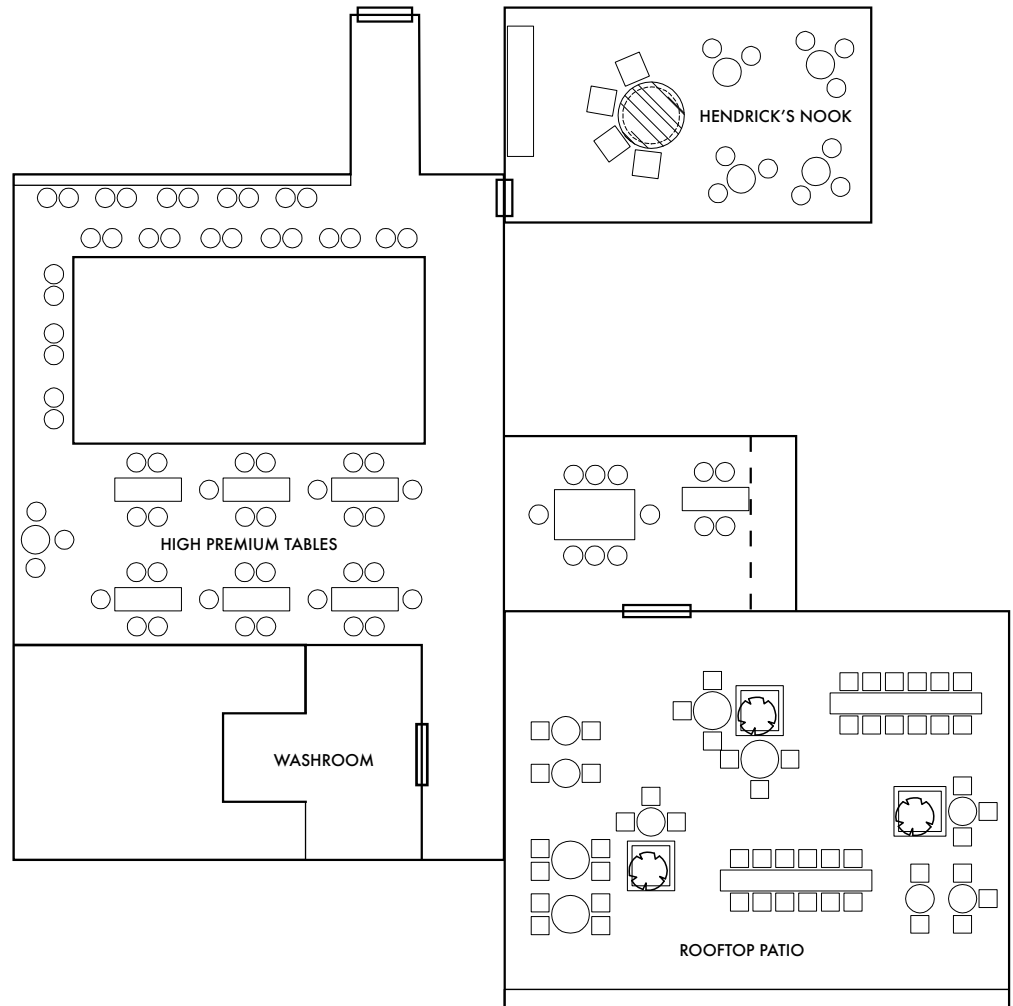

\$224++

Yebisu Premium Beer 10L

\$232++

KPO
LEVEL FLOOR PLAN

KPO
LEVEL 2 FLOOR PLAN

We are also happy to customize a package for you.
Drop us a line at **events@imaginings.com.sg** anytime with the following: