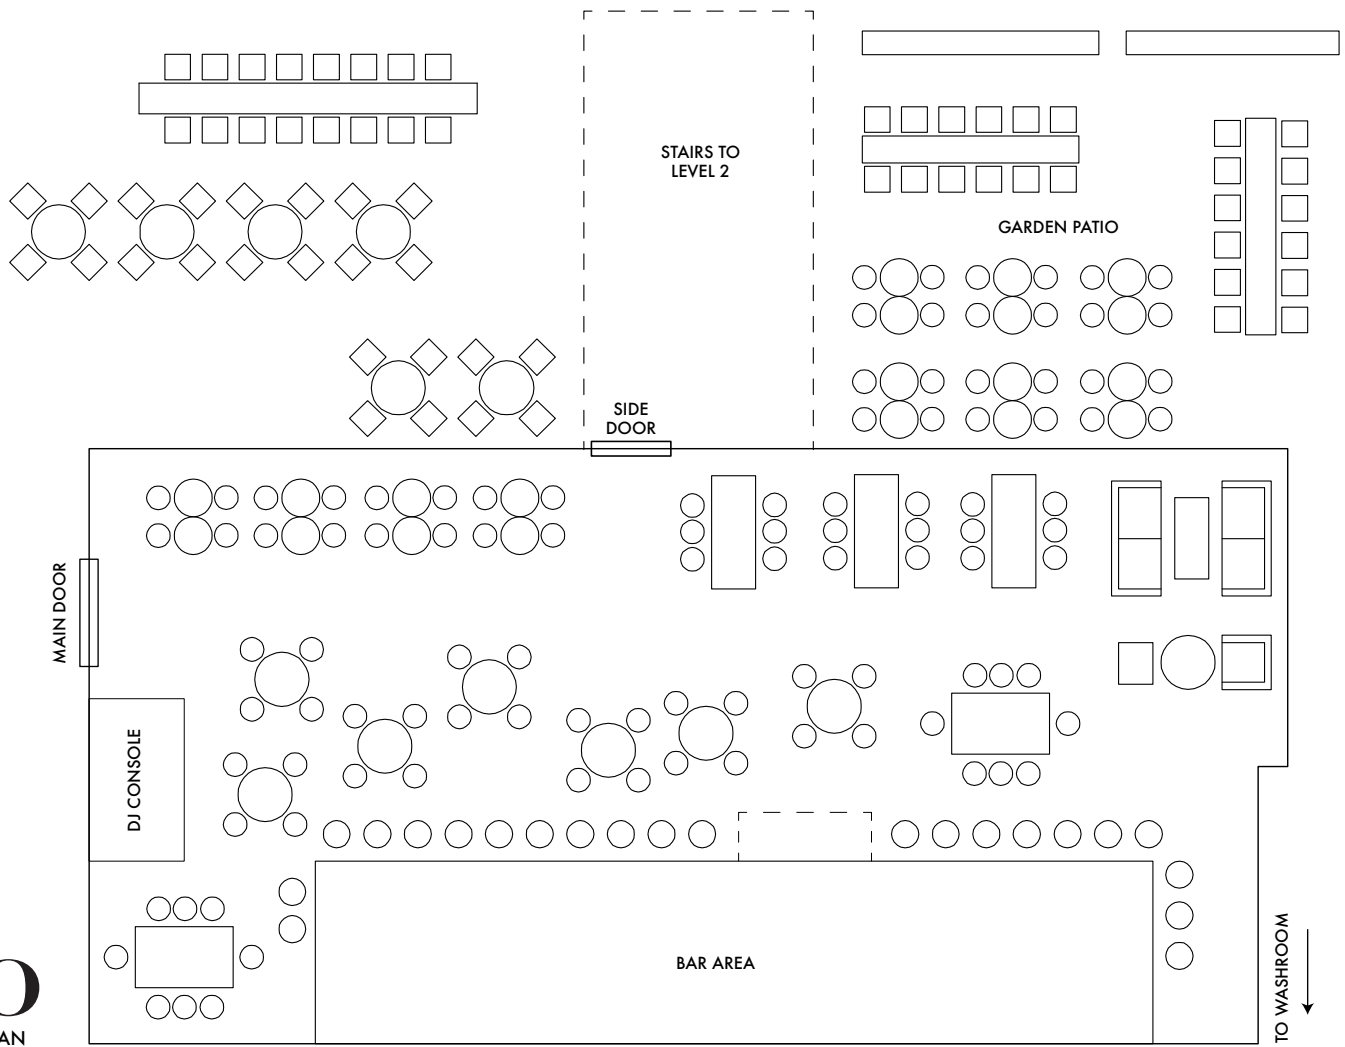

\$224++

Yebisu Premium Beer 10L

\$232++

KPO
LEVEL FLOOR PLAN

KPO
LEVEL 2 FLOOR PLAN

We are also happy to customize a package for you.
Drop us a line at **events@imaginings.com.sg** anytime with the following: